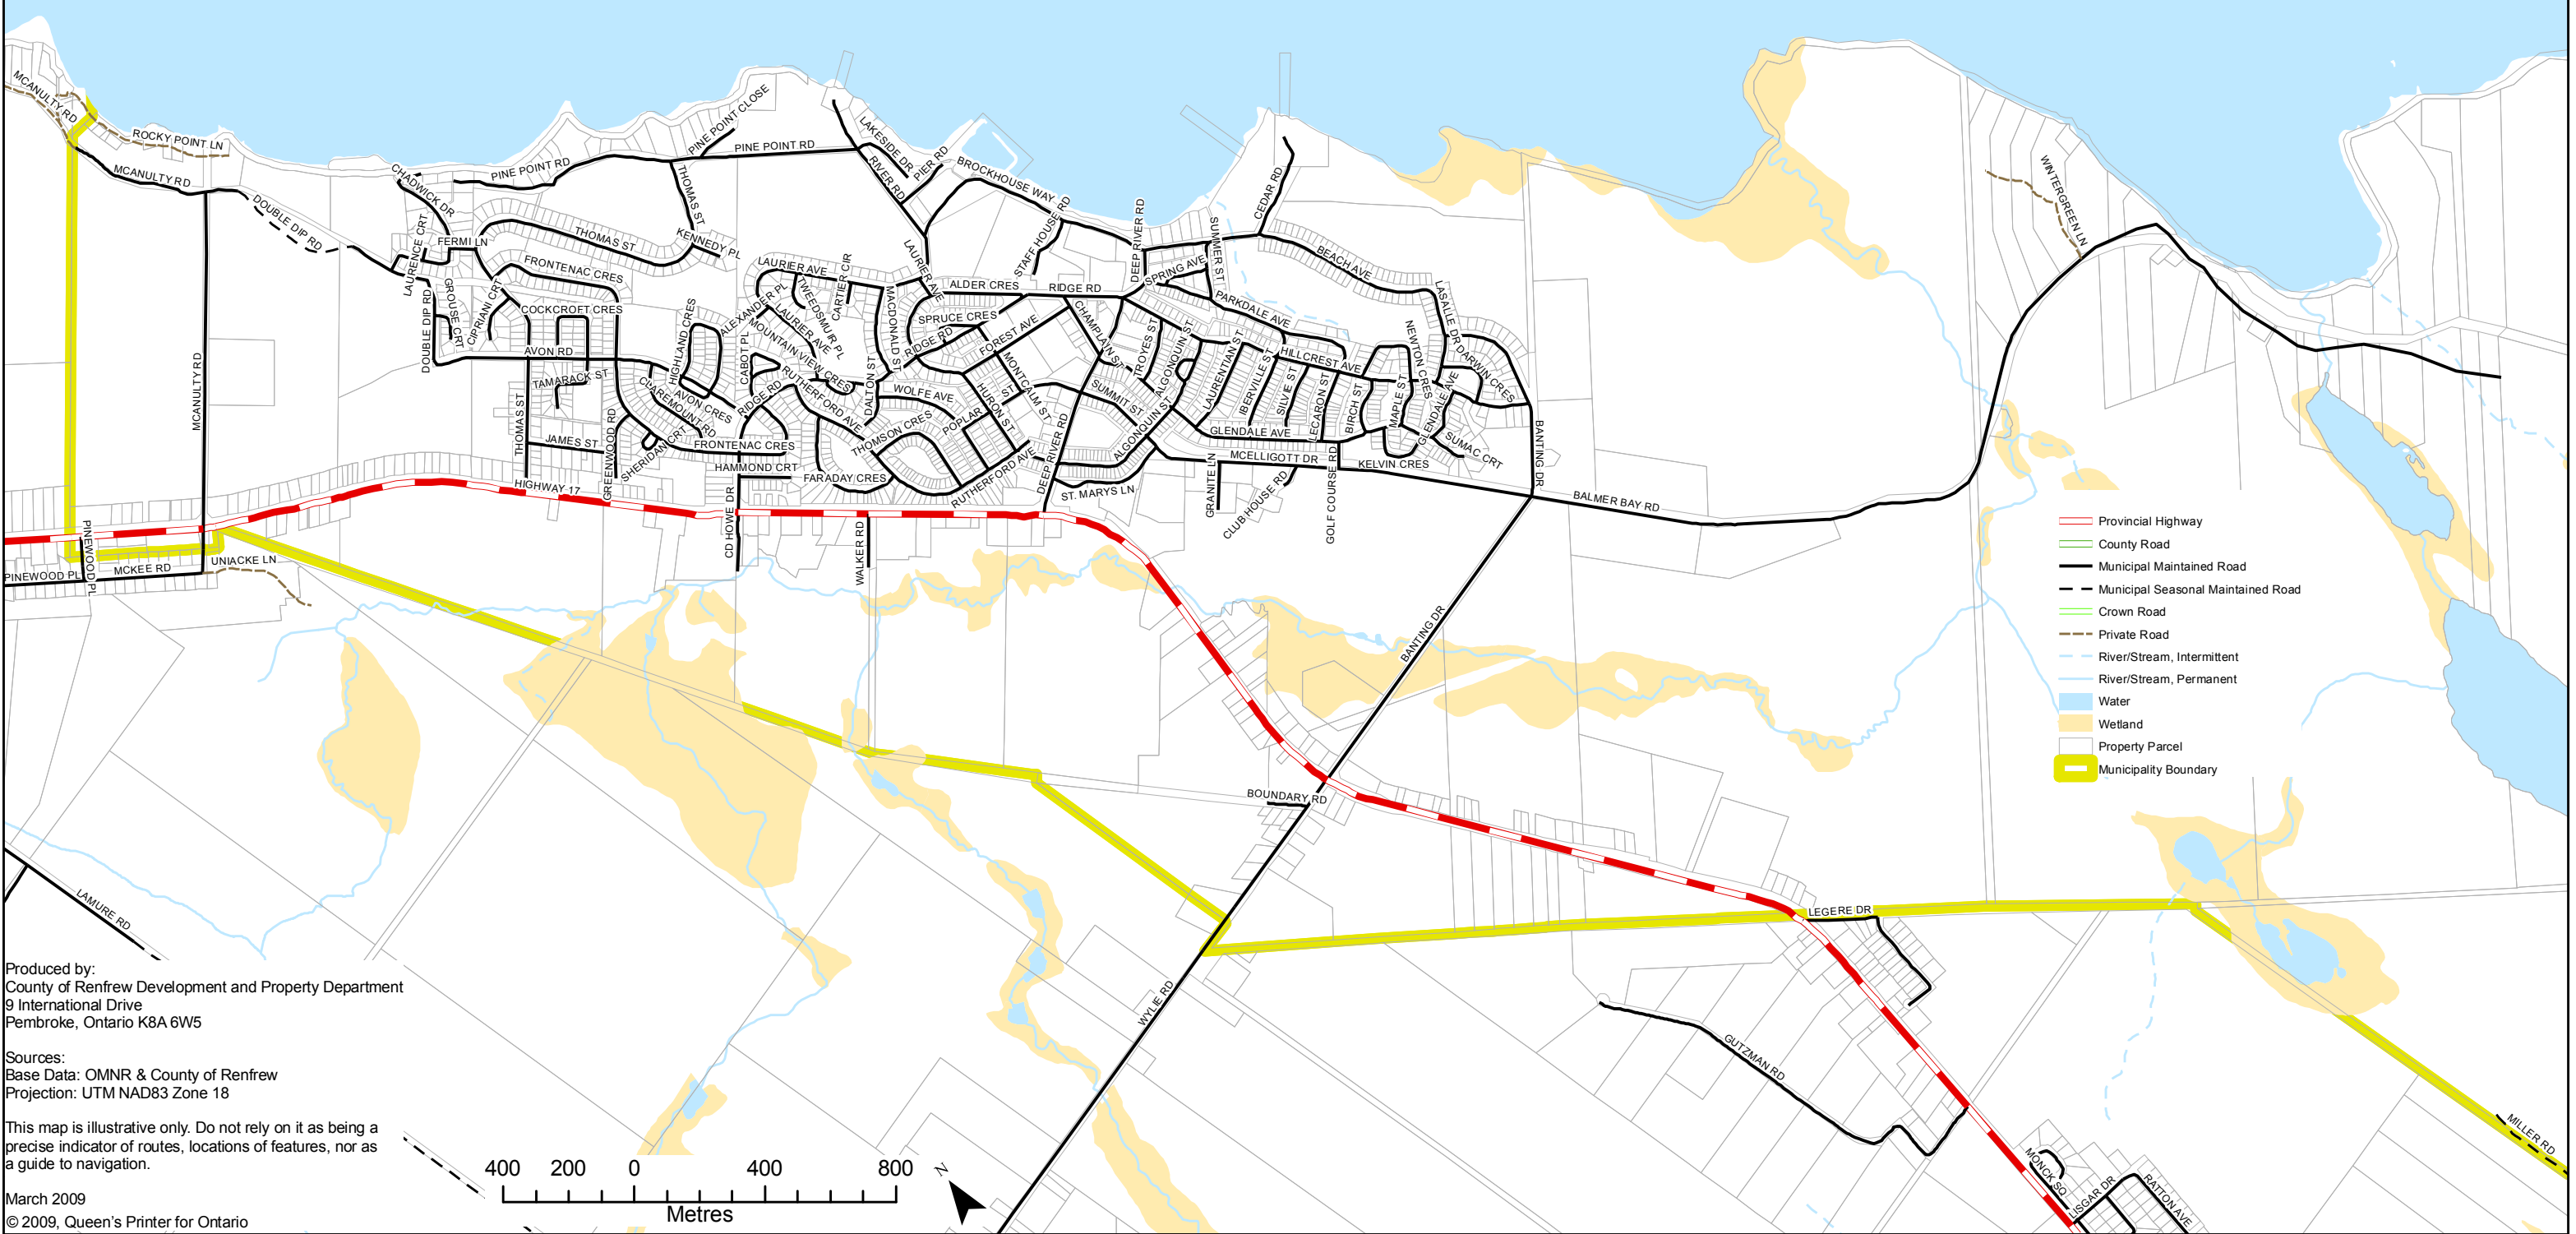

Town of Deep River Road Map

Produced by:
County of Renfrew Development and Property Department
9 International Drive
Pembroke, Ontario K8A 6W5

Sources:
Base Data: OMNR & County of Renfrew
Projection: UTM NAD83 Zone 18

This map is illustrative only. Do not rely on it as being a precise indicator of routes, locations of features, nor as a guide to navigation.

March 2009
© 2009, Queen's Printer for Ontario