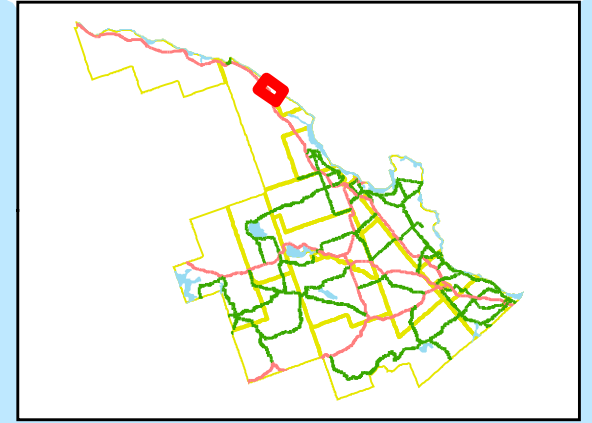

Town of Deep River Road Map

Produced by:
County of Renfrew Development and Property Department
9 International Drive
Pembroke, Ontario K8A 6W5

Sources:
Base Data: OMNR & County of Renfrew
Projection: UTM NAD83 Zone 18

This map is illustrative only. Do not rely on it as being a precise indicator of routes, locations of features, nor as a guide to navigation.

March 2009
© 2009, Queen's Printer for Ontario